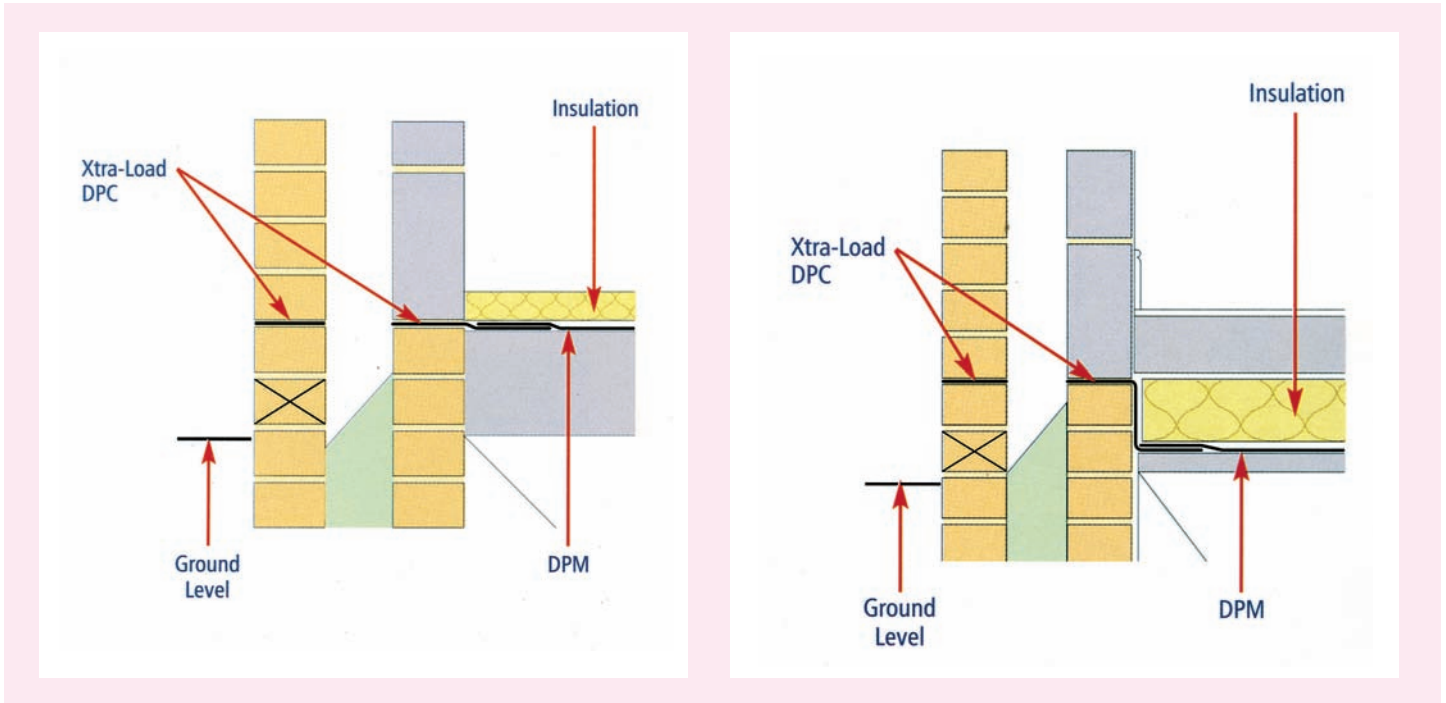

# Damp-Proof Course and Membranes

**XTRA LOAD ELITE  
DOMESTIC DPC**

**POLYTHENE DPC**

Stock No	size	description
DPC100	100mm	wide x 30m Roll
DPC112	112mm	wide x 30m Roll
DPC150	150mm	wide x 30m Roll
DPC225	225mm	wide x 30m Roll
DPC300	300mm	wide x 30m Roll
DPC337	337mm	wide x 30m Roll
DPC450	450mm	wide x 30m Roll
DPC600	600mm	wide x 30m Roll
DPC900	900mm	wide x 30m Roll

**POLYTHENE DPM**

DPM300	1200 guage	25m x 4m Roll
DPMTPS	4.5kg	25m x 4m Roll – Non-slip clear temporary polythene sheet