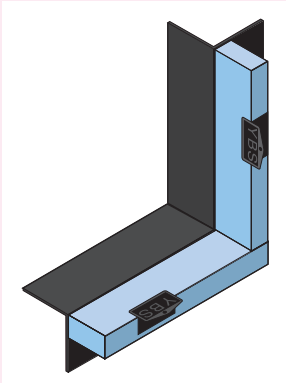

## THERMA-CLOSE General purpose insulated cavity closer

Horizontal/vertical  
Therma-Close junction

Jamb reveal detail Therma-Close  
in vertical application

Therma-Close cill detail

## TYPE-R Rigid General Purpose cavity Closer

Jamb reveal vertical detail showing specially  
designed brick tie

This detail shows how the  
flexible seal would prevent  
further water ingress if the  
mastic seal failed.