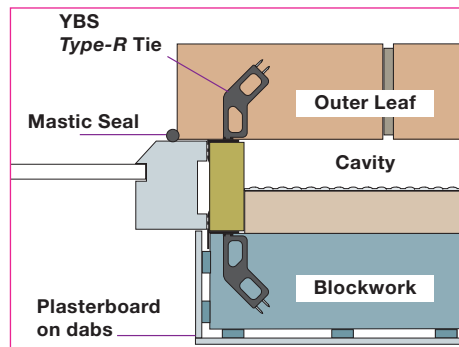

## THERMA-CLOSE General purpose insulated cavity closer

Horizontal/vertical  
Therma-Close junction

Jamb reveal detail Therma-Close  
in vertical application

Therma-Close cill detail

## TYPE-R Rigid General Purpose cavity Closer

Jamb reveal vertical detail showing specially  
designed brick tie

This detail shows how the  
flexible seal would prevent  
further water ingress if the  
mastic seal failed.