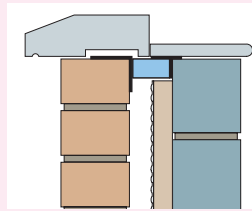

## THERMA-CLOSE General purpose insulated cavity closer

Horizontal/vertical  
Therma-Close junction

Jamb reveal detail Therma-Close  
in vertical application

Therma-Close cill detail

## TYPE-R Rigid General Purpose cavity Closer

Jamb reveal vertical detail showing specially  
designed brick tie

This detail shows how the  
flexible seal would prevent  
further water ingress if the  
mastic seal failed.