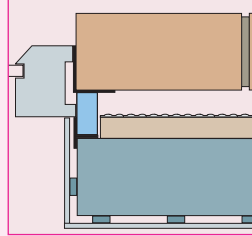

## THERMA-CLOSE General purpose insulated cavity closer

Horizontal/vertical  
Therma-Close junction

Jamb reveal detail Therma-Close  
in vertical application

Therma-Close cill detail

## TYPE-R Rigid General Purpose cavity Closer

Jamb reveal vertical detail showing specially  
designed brick tie

This detail shows how the  
flexible seal would prevent  
further water ingress if the  
mastic seal failed.