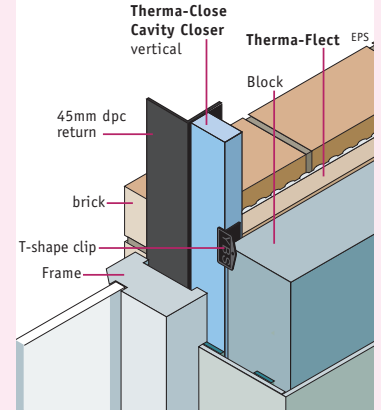

## THERMA-CLOSE General purpose insulated cavity closer

Horizontal/vertical  
Therma-Close junction

Jamb reveal detail Therma-Close  
in vertical application

Therma-Close cill detail

## TYPE-R Rigid General Purpose cavity Closer

Jamb reveal vertical detail showing specially  
designed brick tie

This detail shows how the  
flexible seal would prevent  
further water ingress if the  
mastic seal failed.